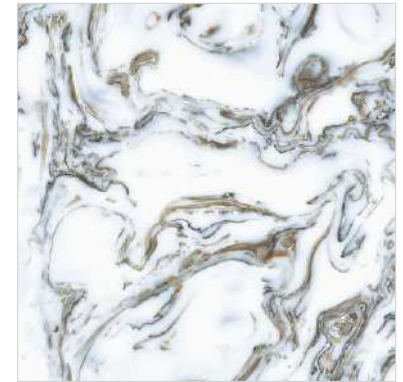

600x
600mm

DIGITAL GLAZED
VITRIFIED TILES

GLOSSY
FINISH

// Phase 5

// Phase 5

Ice Fusion

// Phase 3

// Phase 3

// Phase 6

// Phase 6

// Phase 5

// Phase 5

// Phase 3

// Phase 3