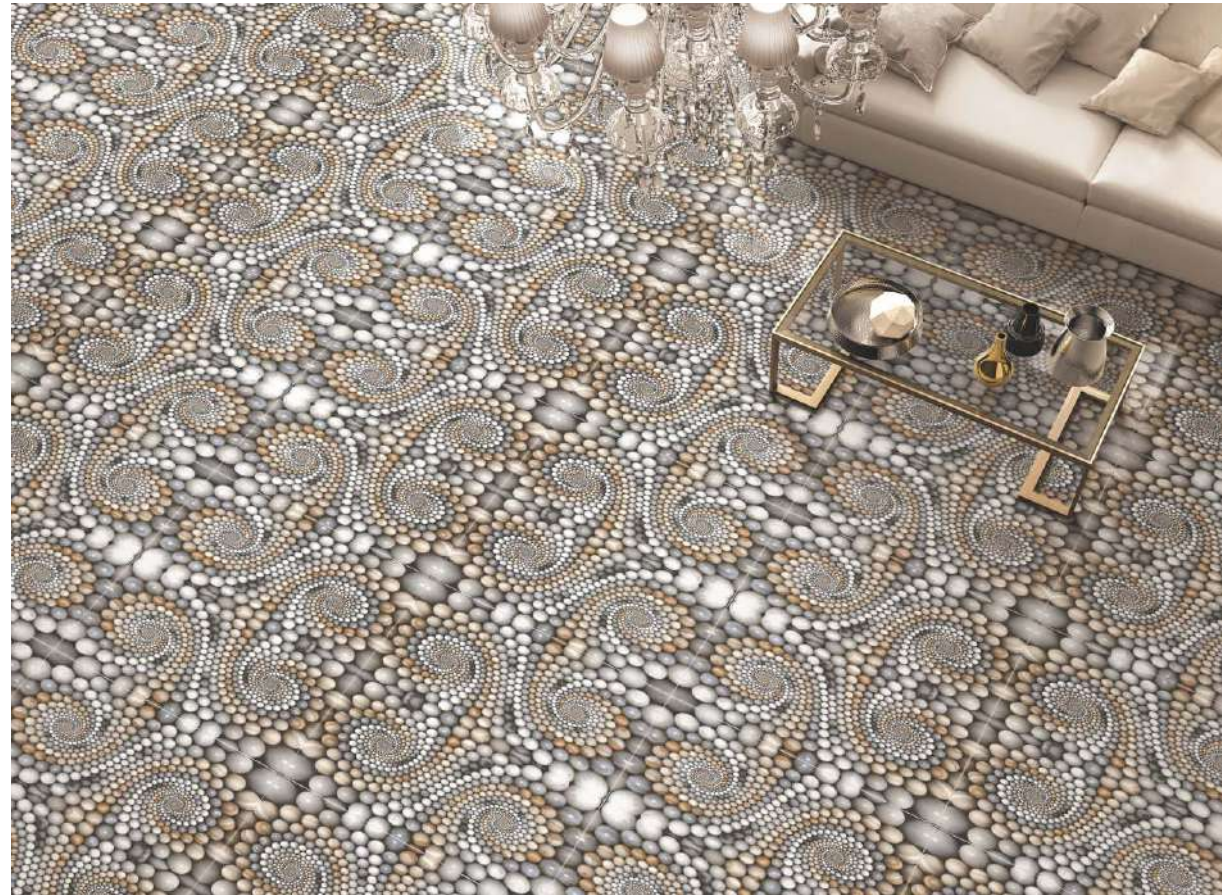

PRODUCT CATALOGUE 2019 | PREVIEW OF CRYSTAL PABBLE