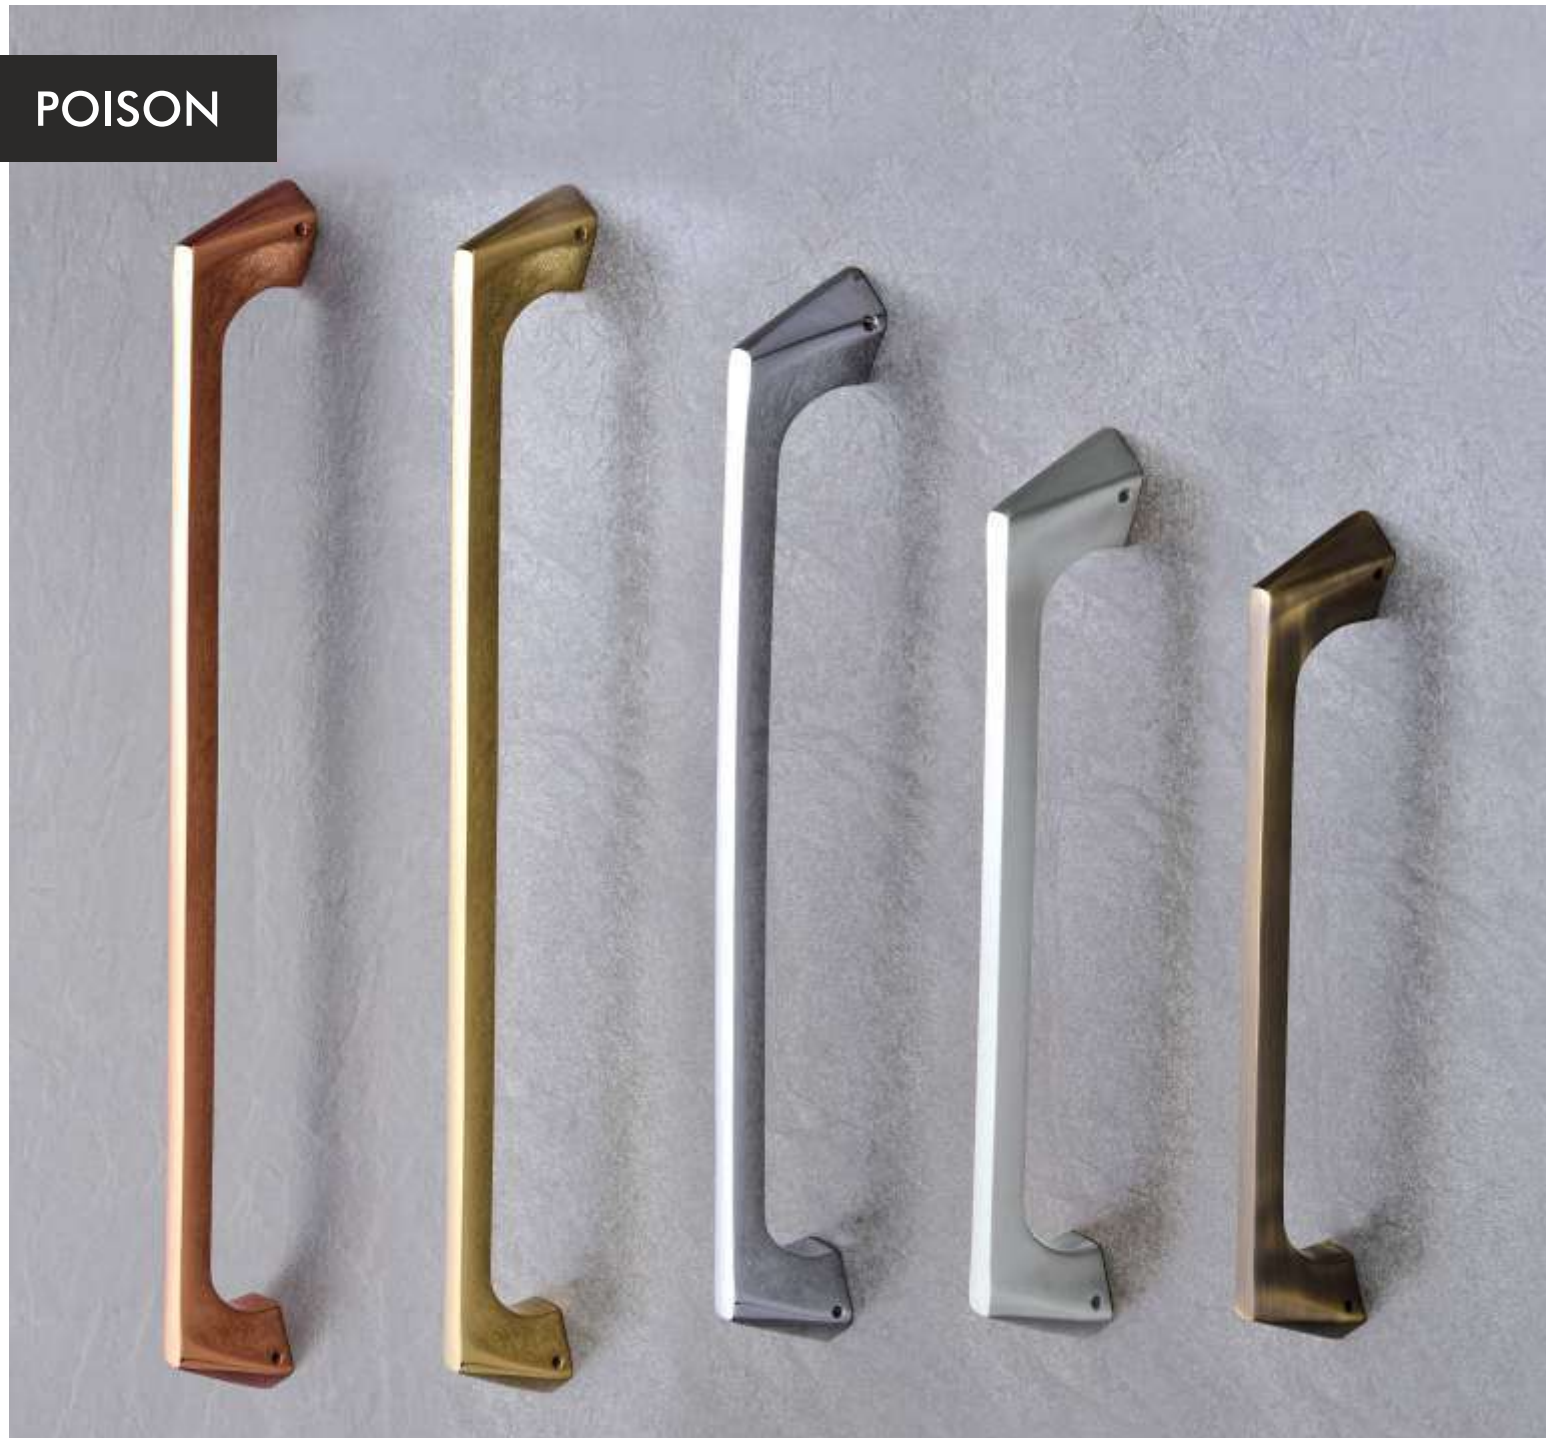

ZIPPO

DESIGN IS INSPIRED FROM  
NATURAL SHAPES & CONCEPTS

BLACK MATT

ZIPPO  
DM 047

WINK

WINK  
MD 001

MUGGY

MUGGY  
MD 002

TANGO

TANGO  
MD 003

SIGNOR

SIGNOR  
MD 004

POISON

POISON  
MD 005

REVA

REVA  
MD 006