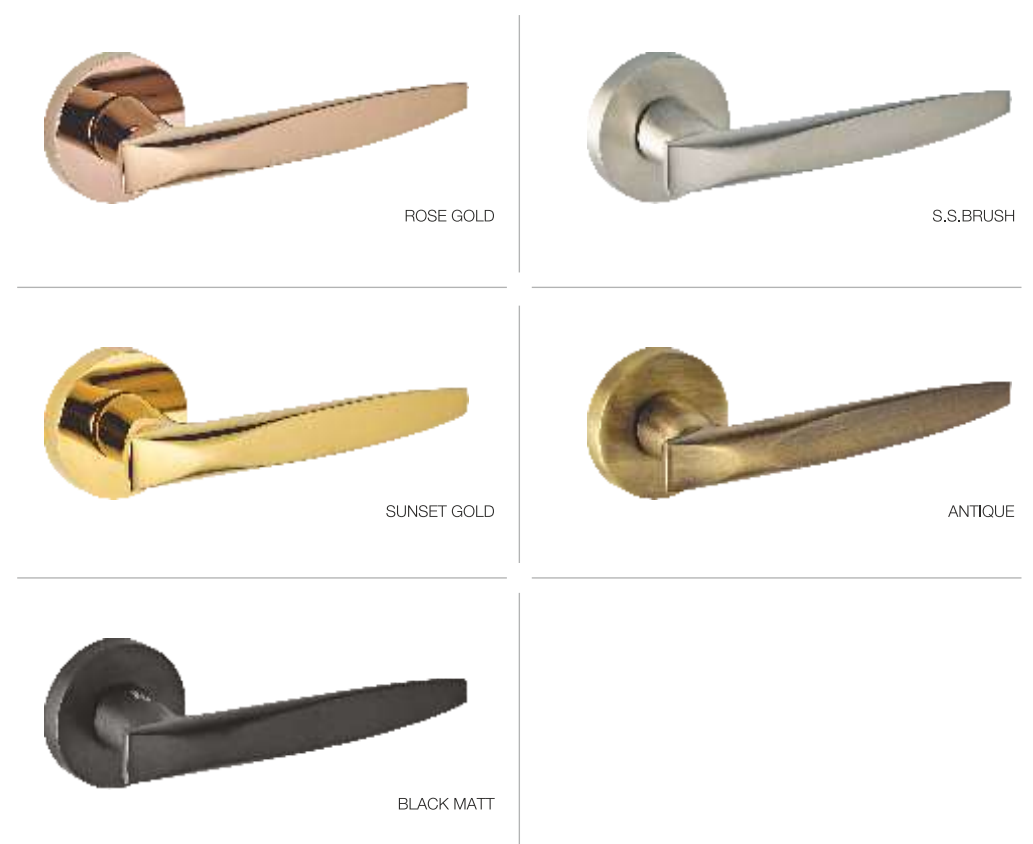

DESIGN IS INSPIRED FROM  
NATURAL SHAPES & CONCEPTS

ROSE GOLD

S.S. BRUSH

SUNSET GOLD

ANTIQUE

**POPULAR**  
DM 016

REVA

DESIGN IS INSPIRED FROM  
NATURAL SHAPES & CONCEPTS