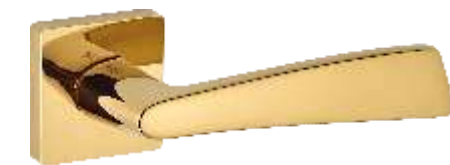

SUNSET GOLD