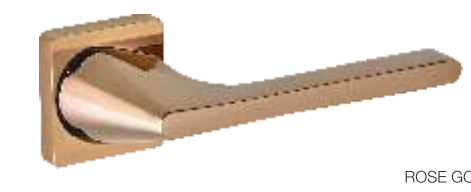

PAPPY

DESIGN IS INSPIRED FROM
NATURAL SHAPES & CONCEPTS

PAPPY
DM 026