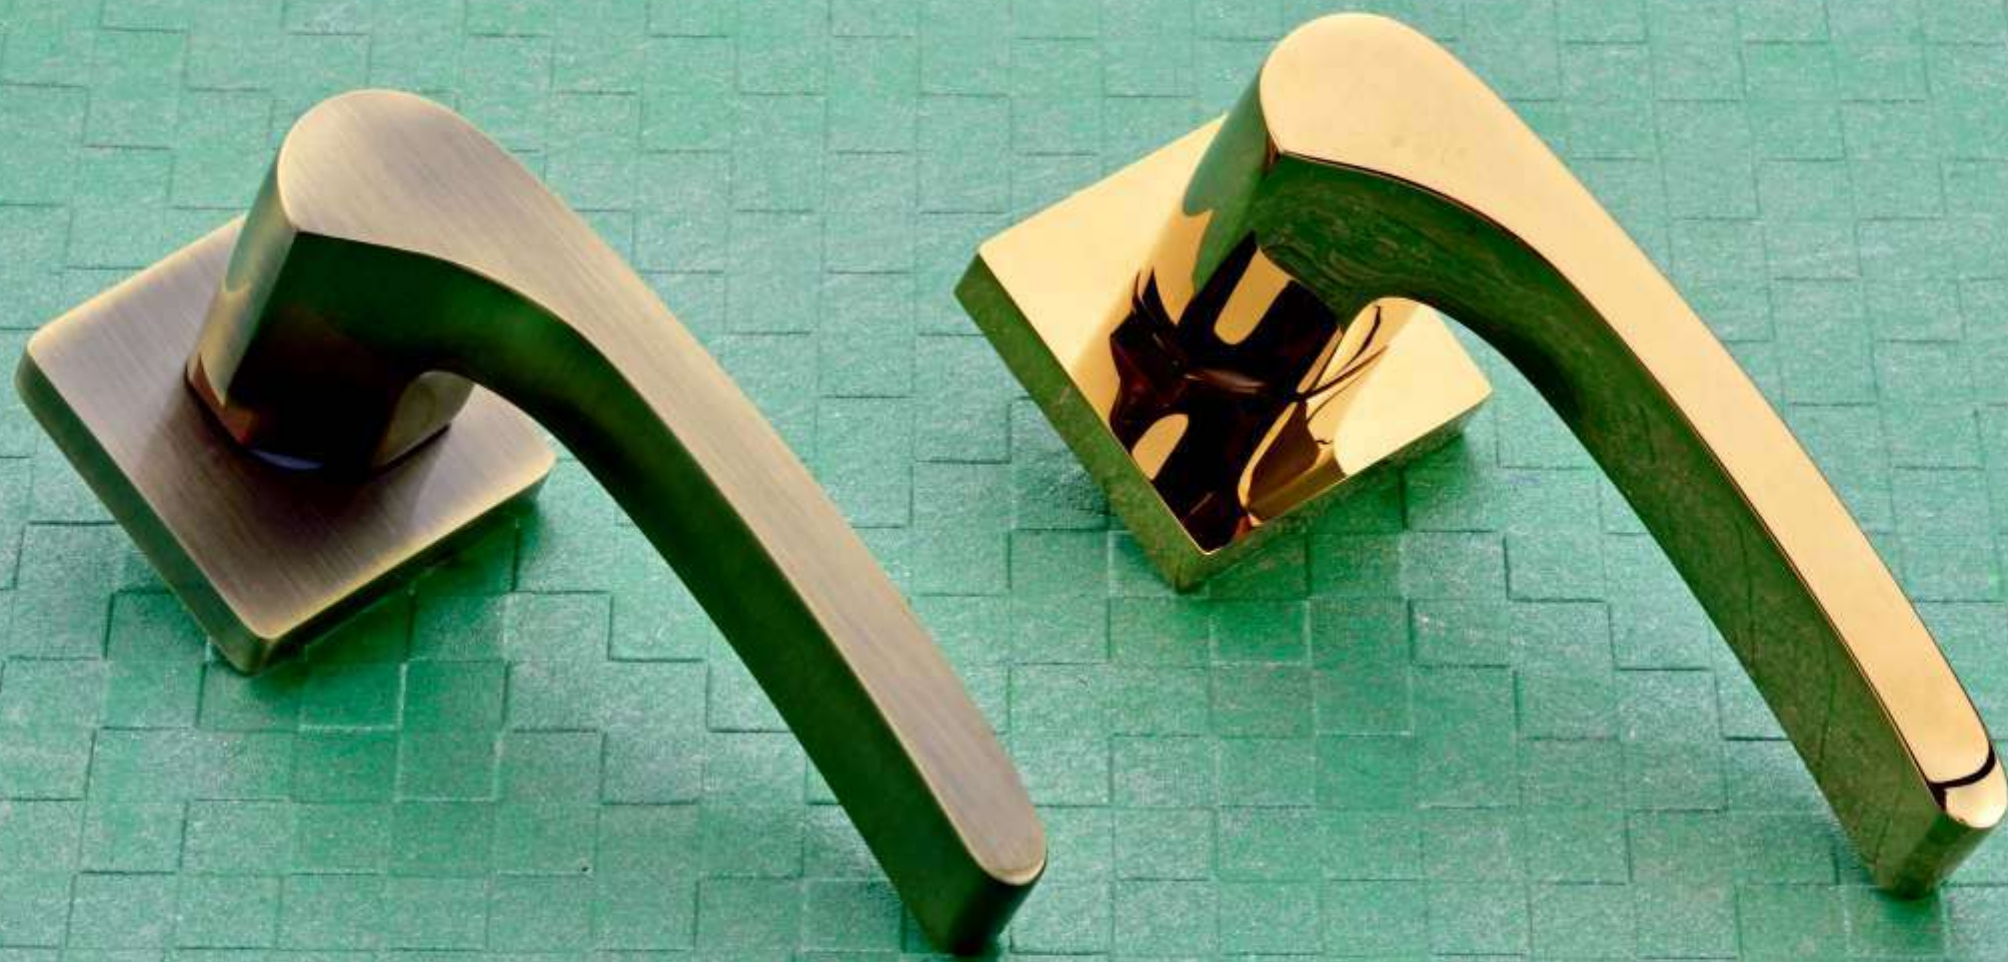

SOUL

DESIGN IS INSPIRED FROM
NATURAL SHAPES & CONCEPTS

SOUL
DM 006

**Fully
BRASS**

FIRST TIME IN HARDWARE
PVD FINISHES
IN INDIA