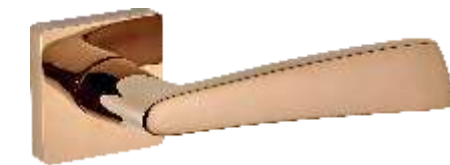

DESIGN IS INSPIRED FROM  
NATURAL SHAPES & CONCEPTS

ROSE GOLD

S.S. BRUSH

SUNSET GOLD

ANTIQUE

**METELDA**  
DM 009

BRANDY

DESIGN IS INSPIRED FROM  
NATURAL SHAPES & CONCEPTS