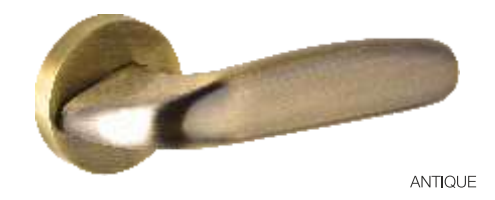

**SCOTT**  
DM 032

SARAH

DESIGN IS INSPIRED FROM  
NATURAL SHAPES & CONCEPTS

ROSE GOLD

S.S.BRUSH

SUNSET GOLD

ANTIQUE

**SARAH**  
DM 034