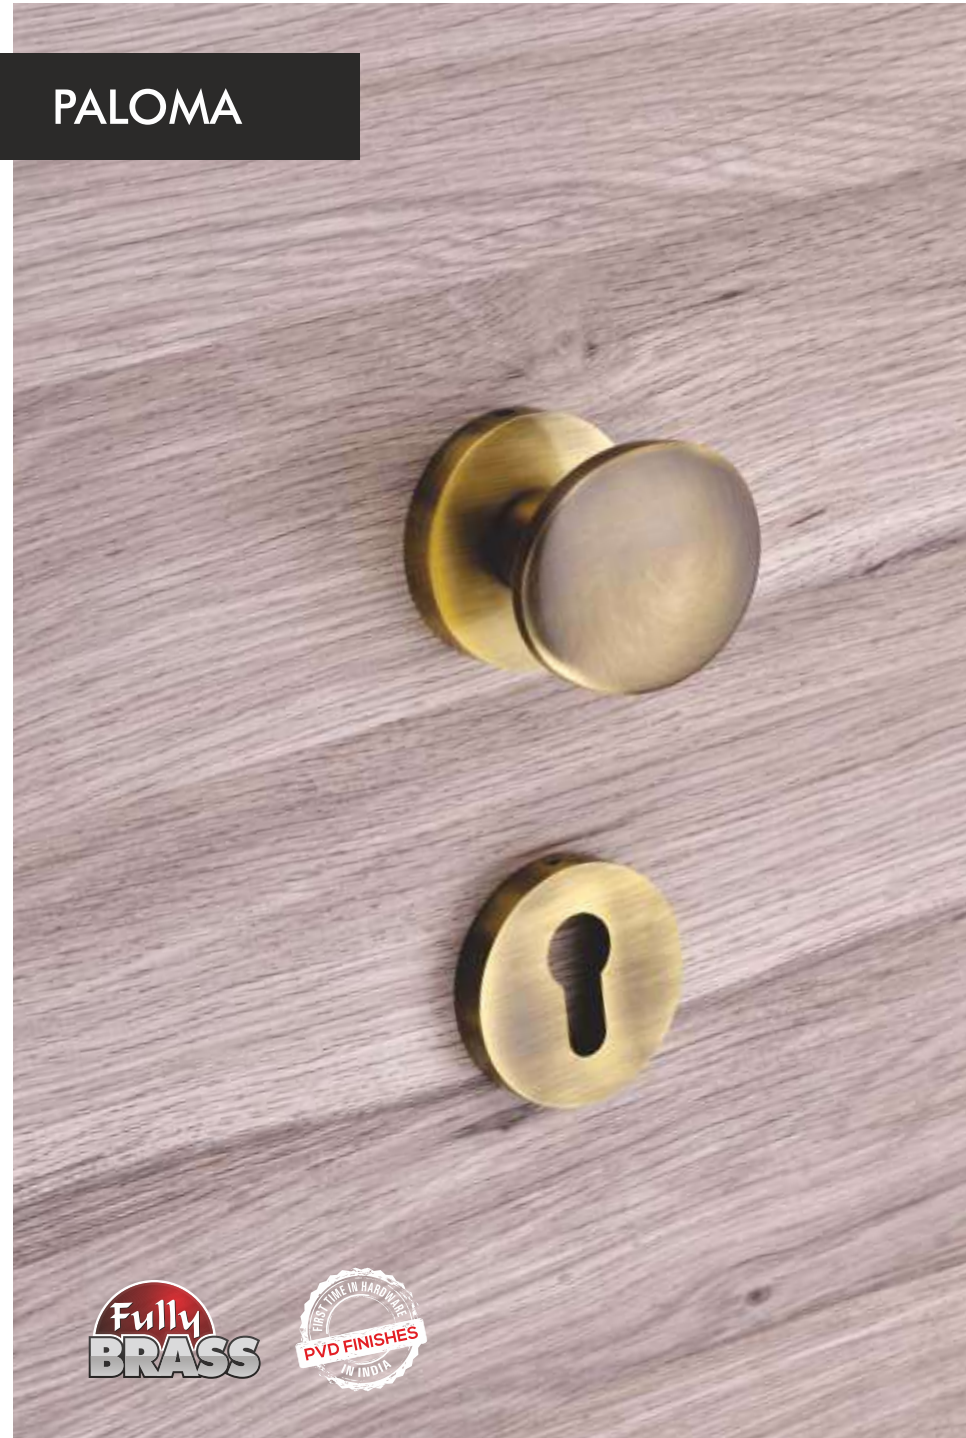

PALOMA

**Fully
BRASS**

FIRST TIME IN HARDWARE
PVD FINISHES
IN INDIA