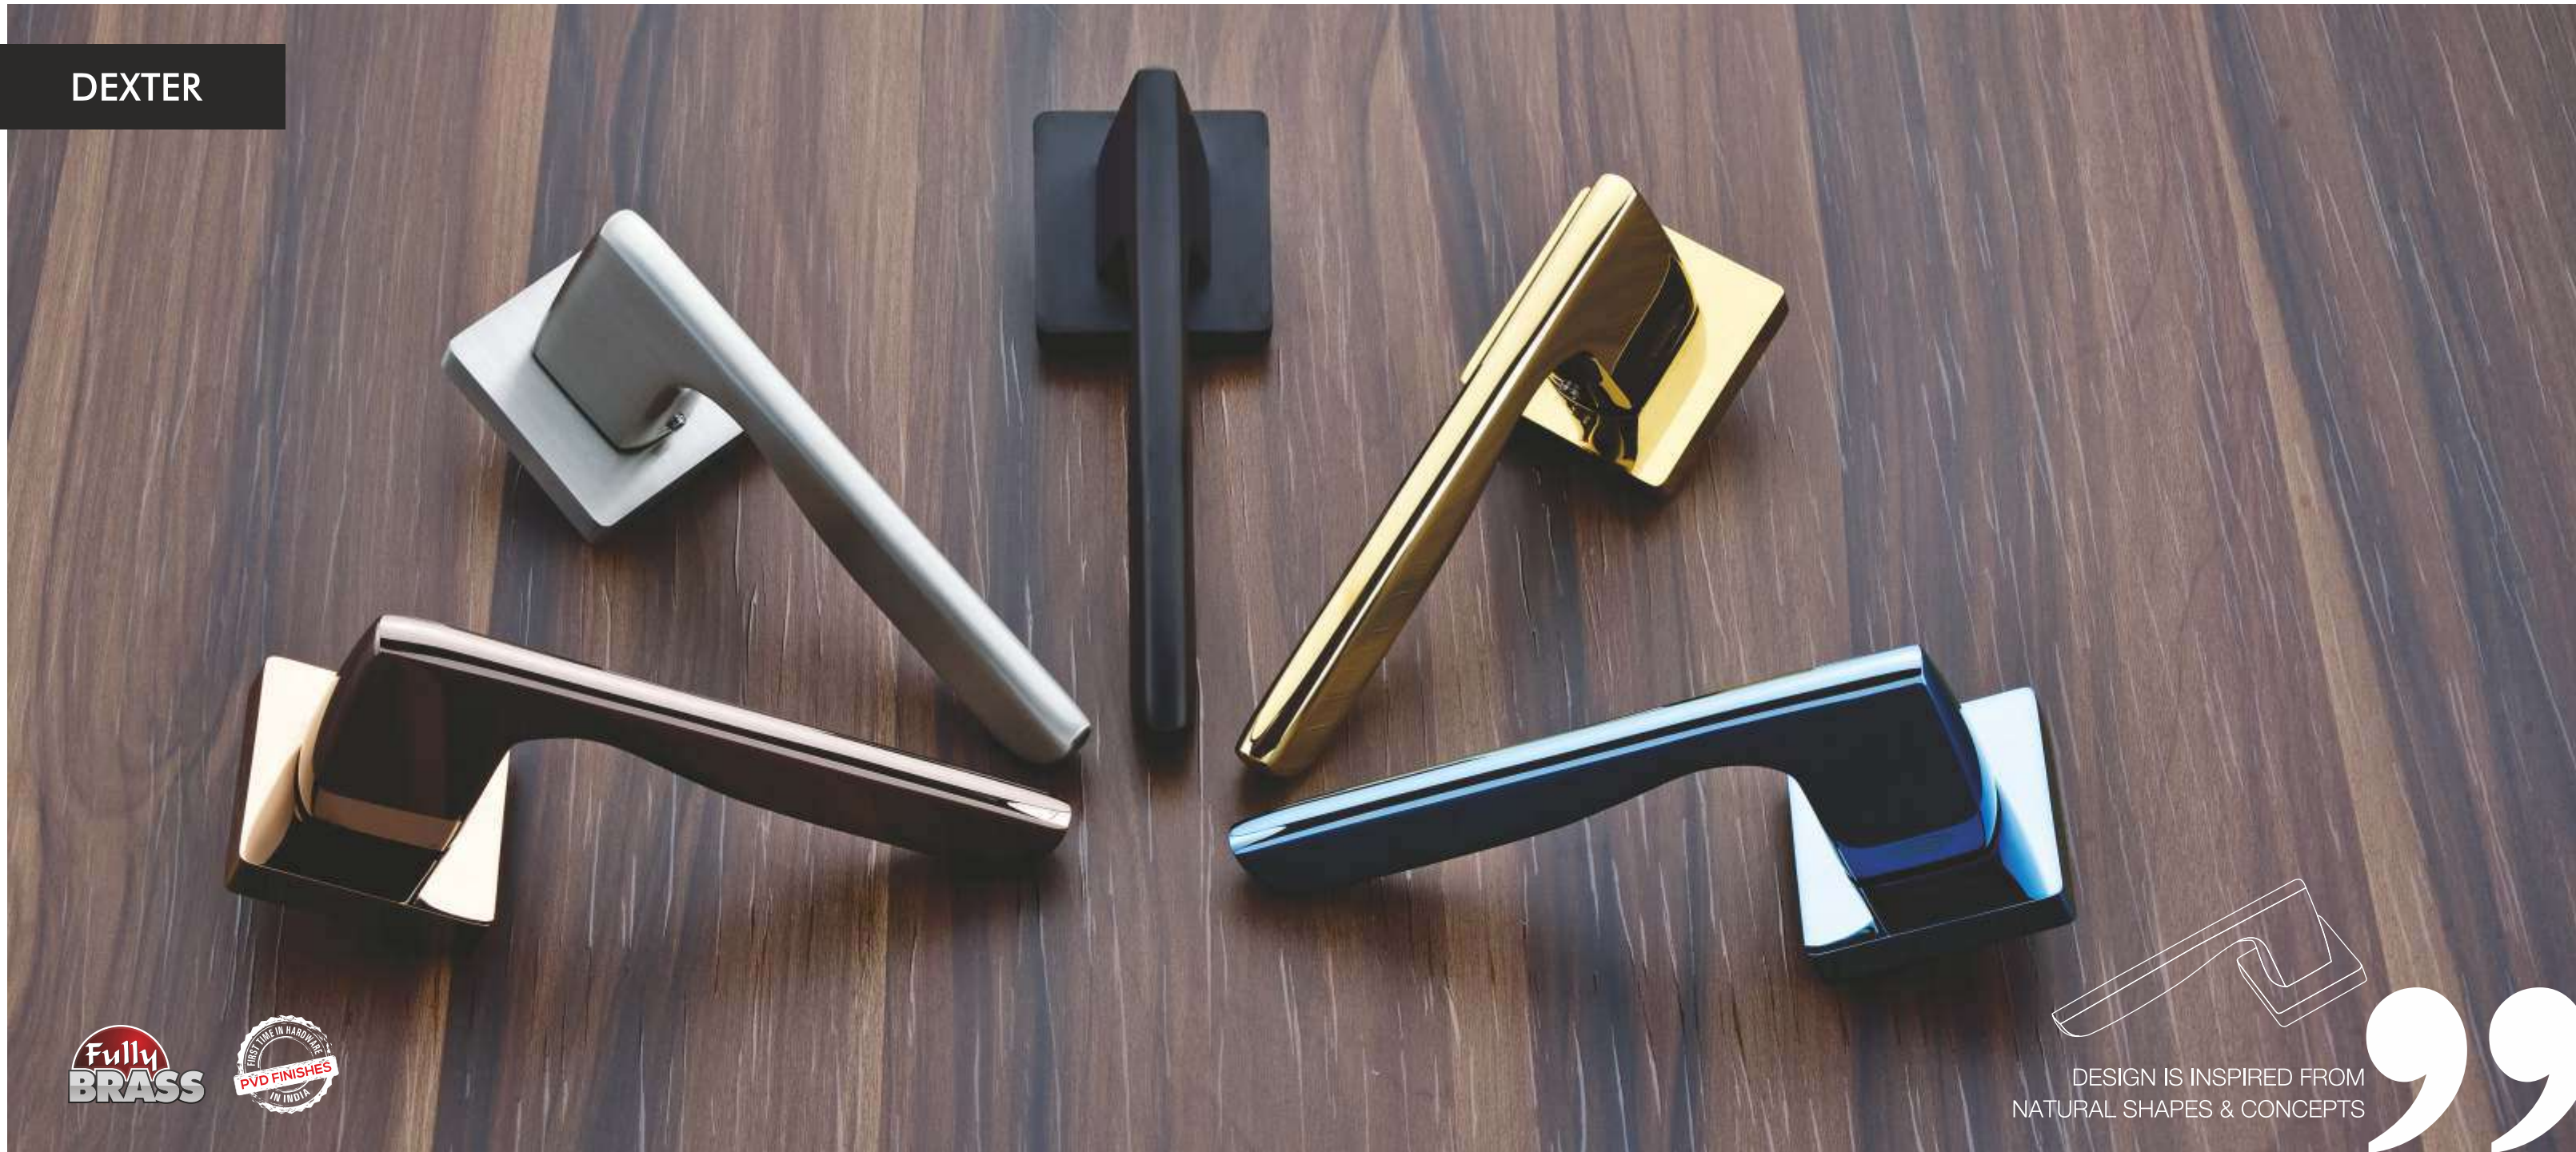

DEXTER

DESIGN IS INSPIRED FROM
NATURAL SHAPES & CONCEPTS