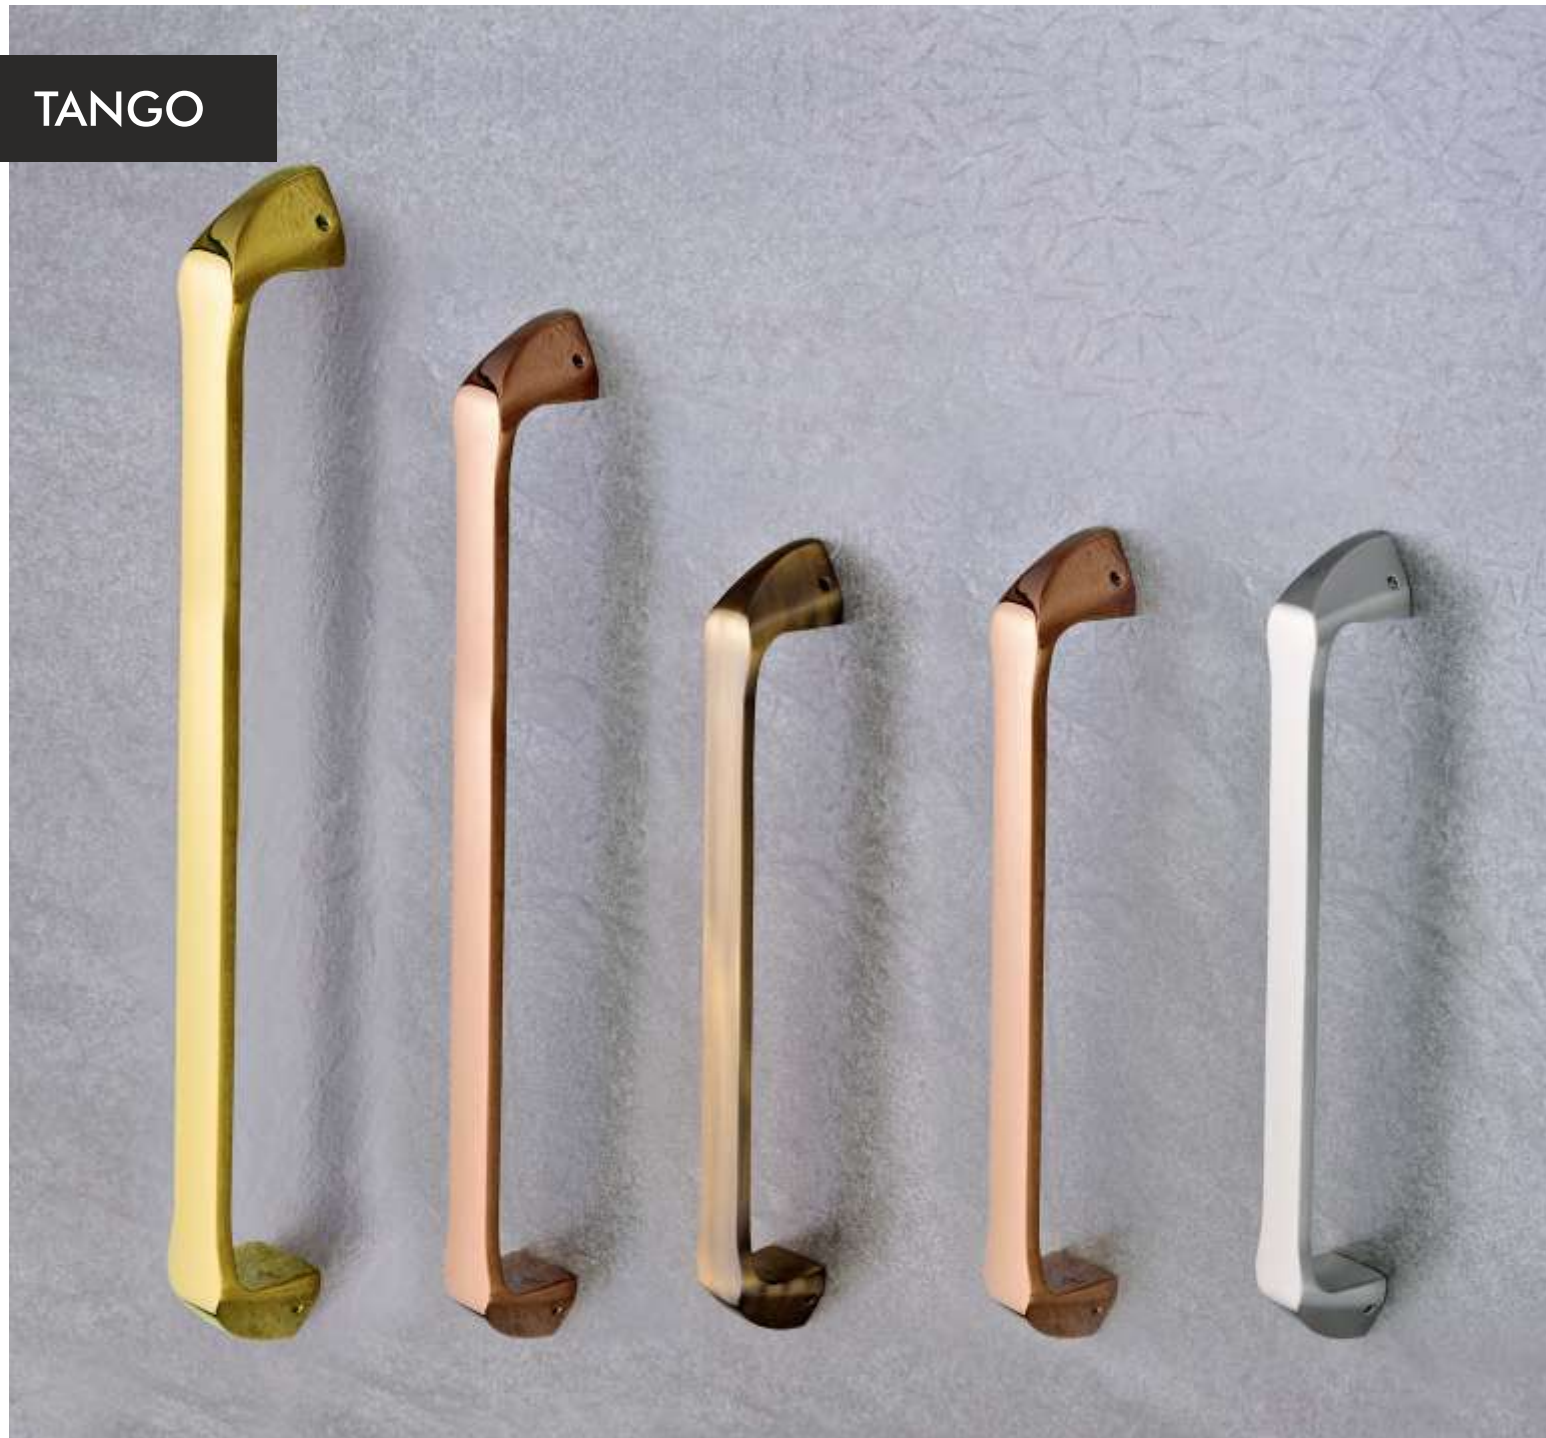

ZIPPO

DESIGN IS INSPIRED FROM  
NATURAL SHAPES & CONCEPTS

BLACK MATT

ZIPPO  
DM 047

WINK

WINK  
MD 001

MUGGY

MUGGY  
MD 002

TANGO

TANGO  
MD 003

SIGNOR

SIGNOR  
MD 004

POISON

POISON  
MD 005

REVA

REVA  
MD 006